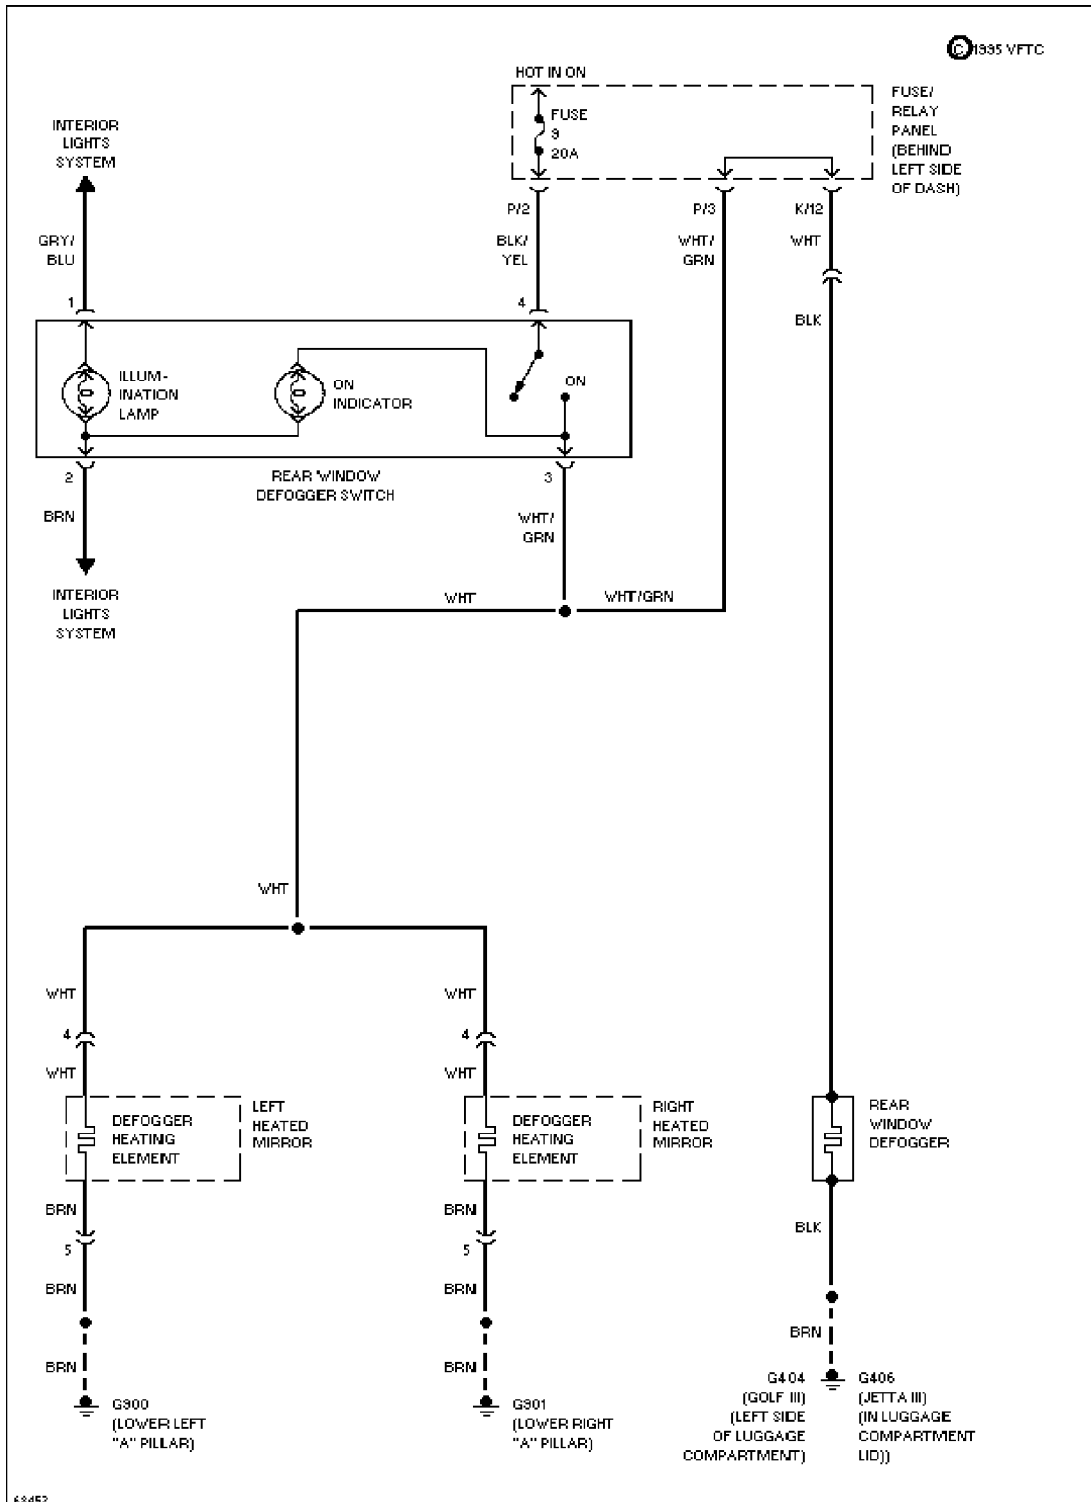

SYSTEM WIRING DIAGRAMS

Article Text (p. 10)

1994 Volkswagen Golf III

For Volkswagen Technical Site

Copyright © 1998 Mitchell Repair Information Company, LLC

Tuesday, December 07, 1999 11:19PM

DEFOGGERS

Defogger Circuit