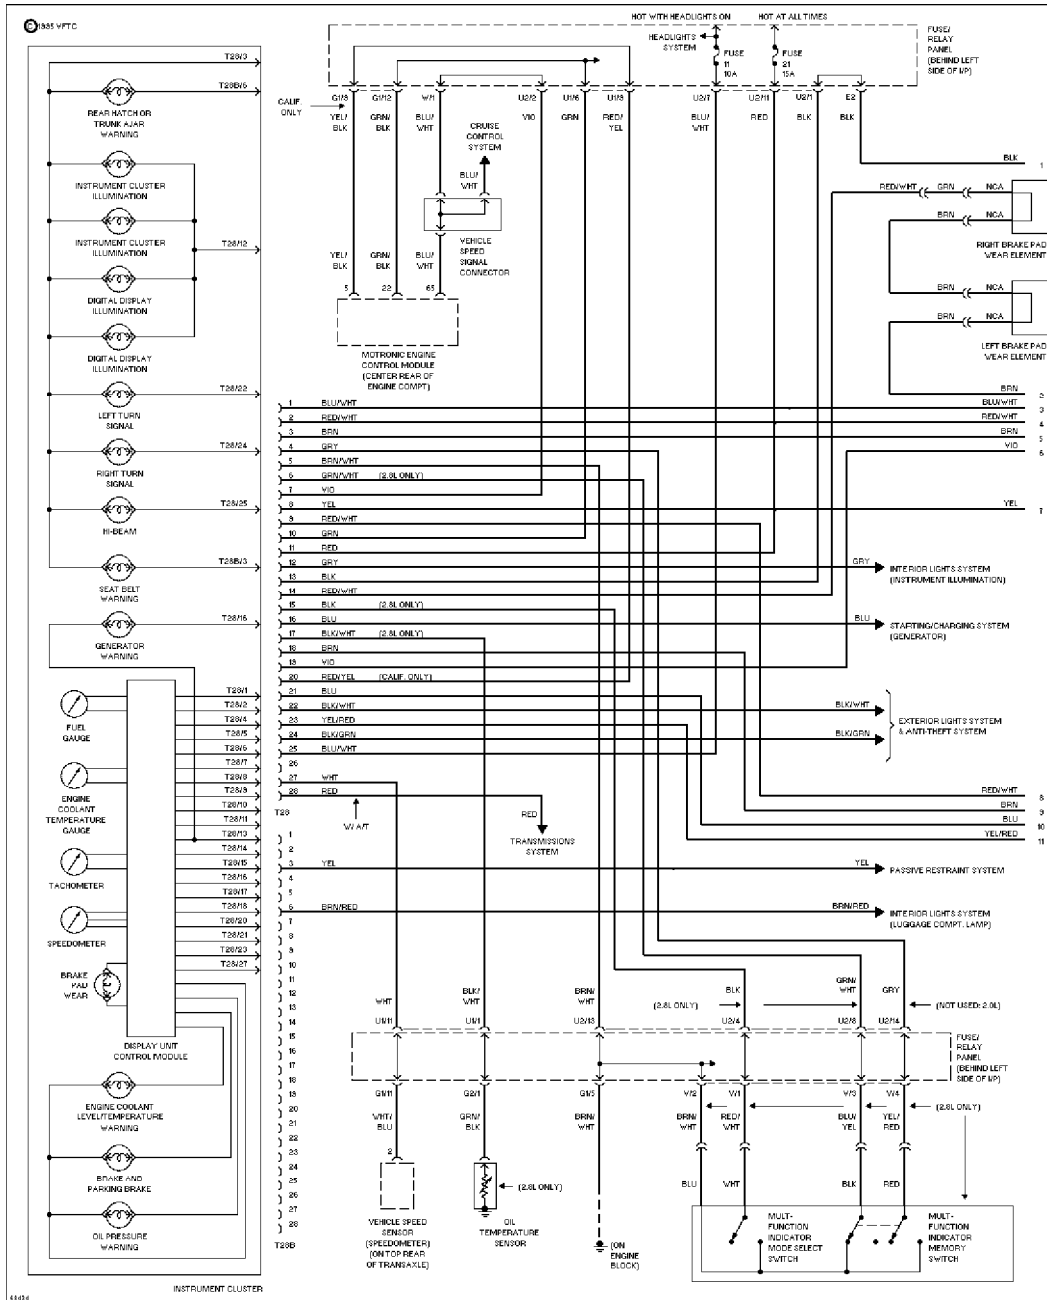

SYSTEM WIRING DIAGRAMS
Article Text (p. 24)
1994 Volkswagen Golf III
For Volkswagen Technical Site
Copyright © 1998 Mitchell Repair Information Company, LLC
Tuesday, December 07, 1999 11:19PM

Instrument Cluster Circuit (1 of 2)