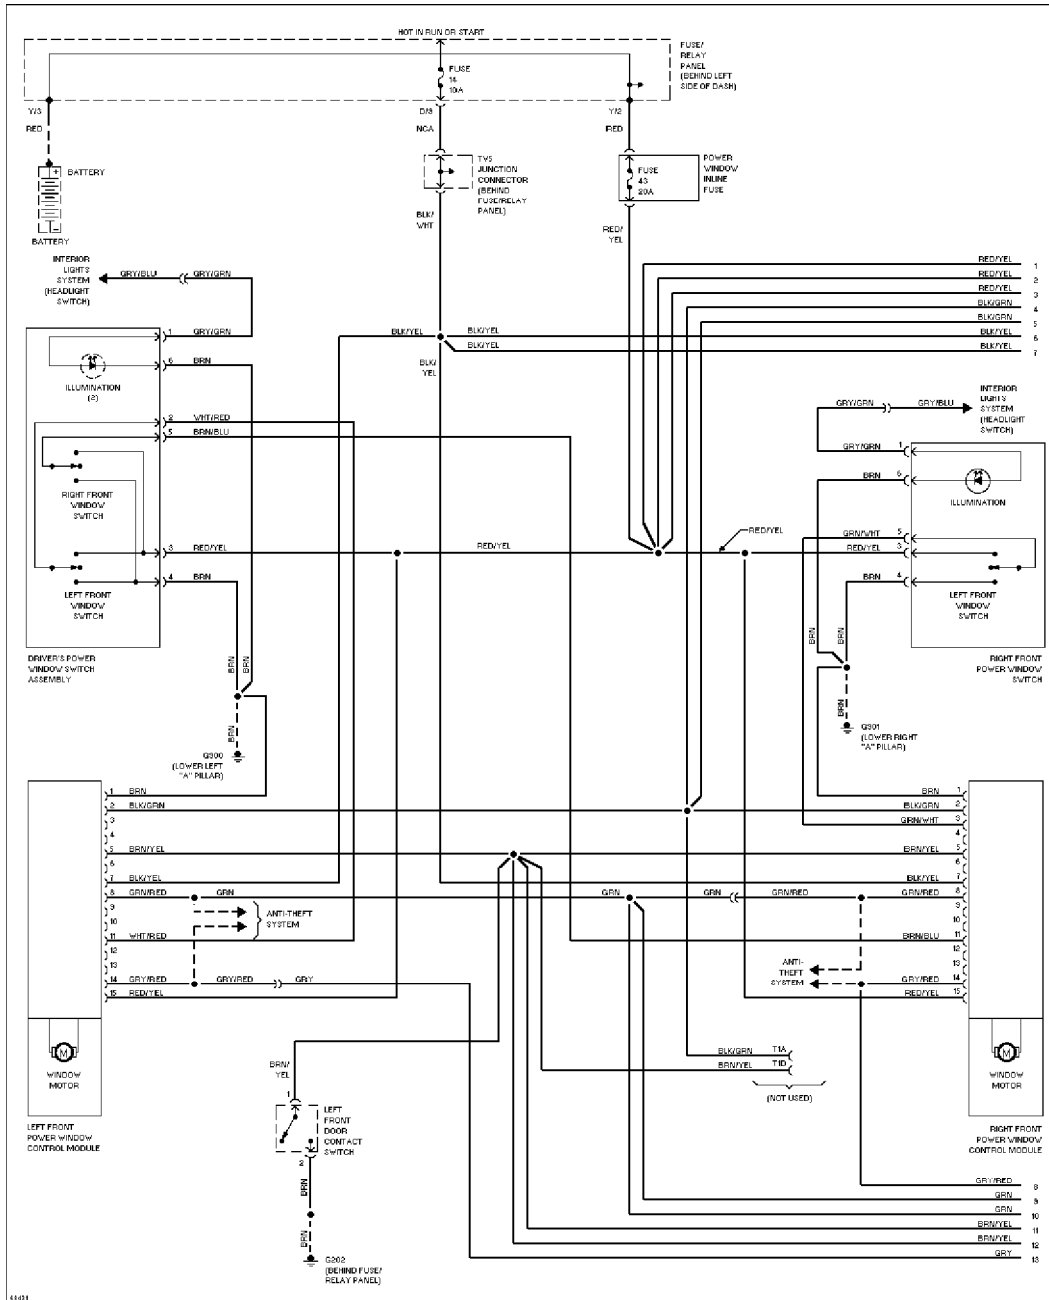

SYSTEM WIRING DIAGRAMS
Article Text (p. 35)
1994 Volkswagen Golf III
For Volkswagen Technical Site
Copyright © 1998 Mitchell Repair Information Company, LLC
Tuesday, December 07, 1999 11:19PM

Power Window Circuit (1 of 2)