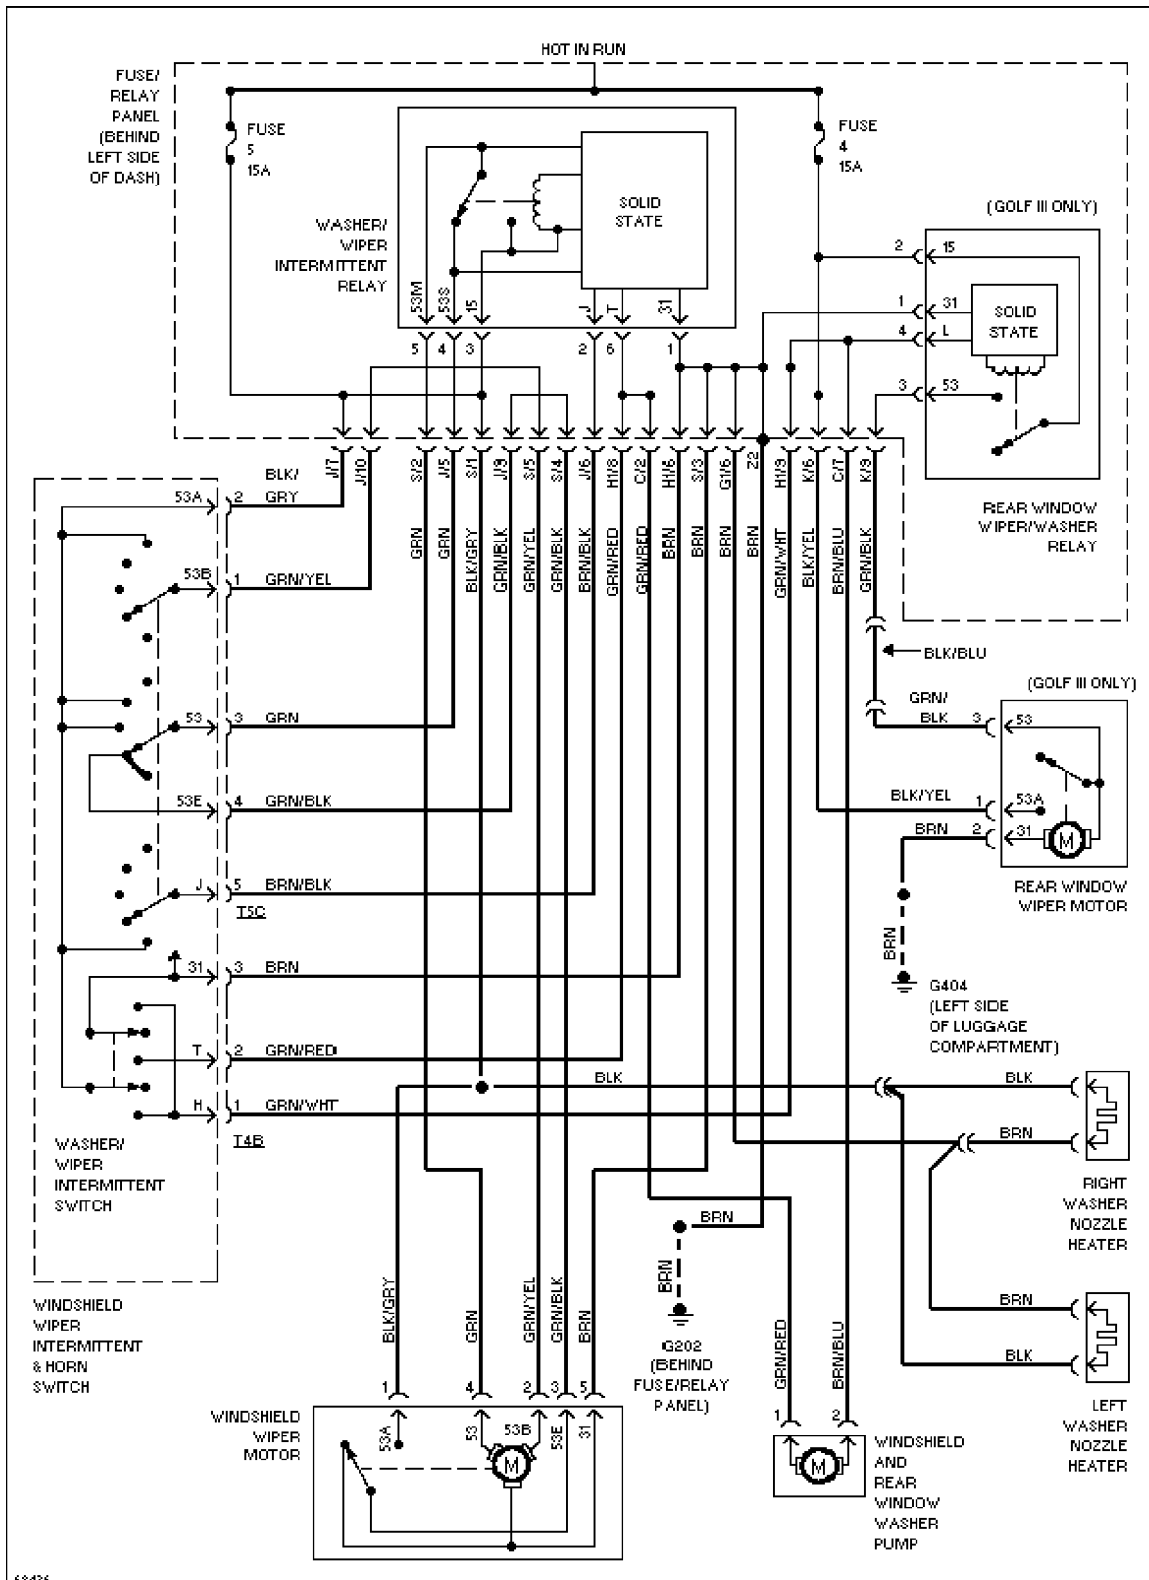

SYSTEM WIRING DIAGRAMS

Article Text (p. 43)

1994 Volkswagen Golf III

For Volkswagen Technical Site

Copyright © 1998 Mitchell Repair Information Company, LLC

Tuesday, December 07, 1999 11:19PM

Wiper/Washer Circuit

END OF ARTICLE