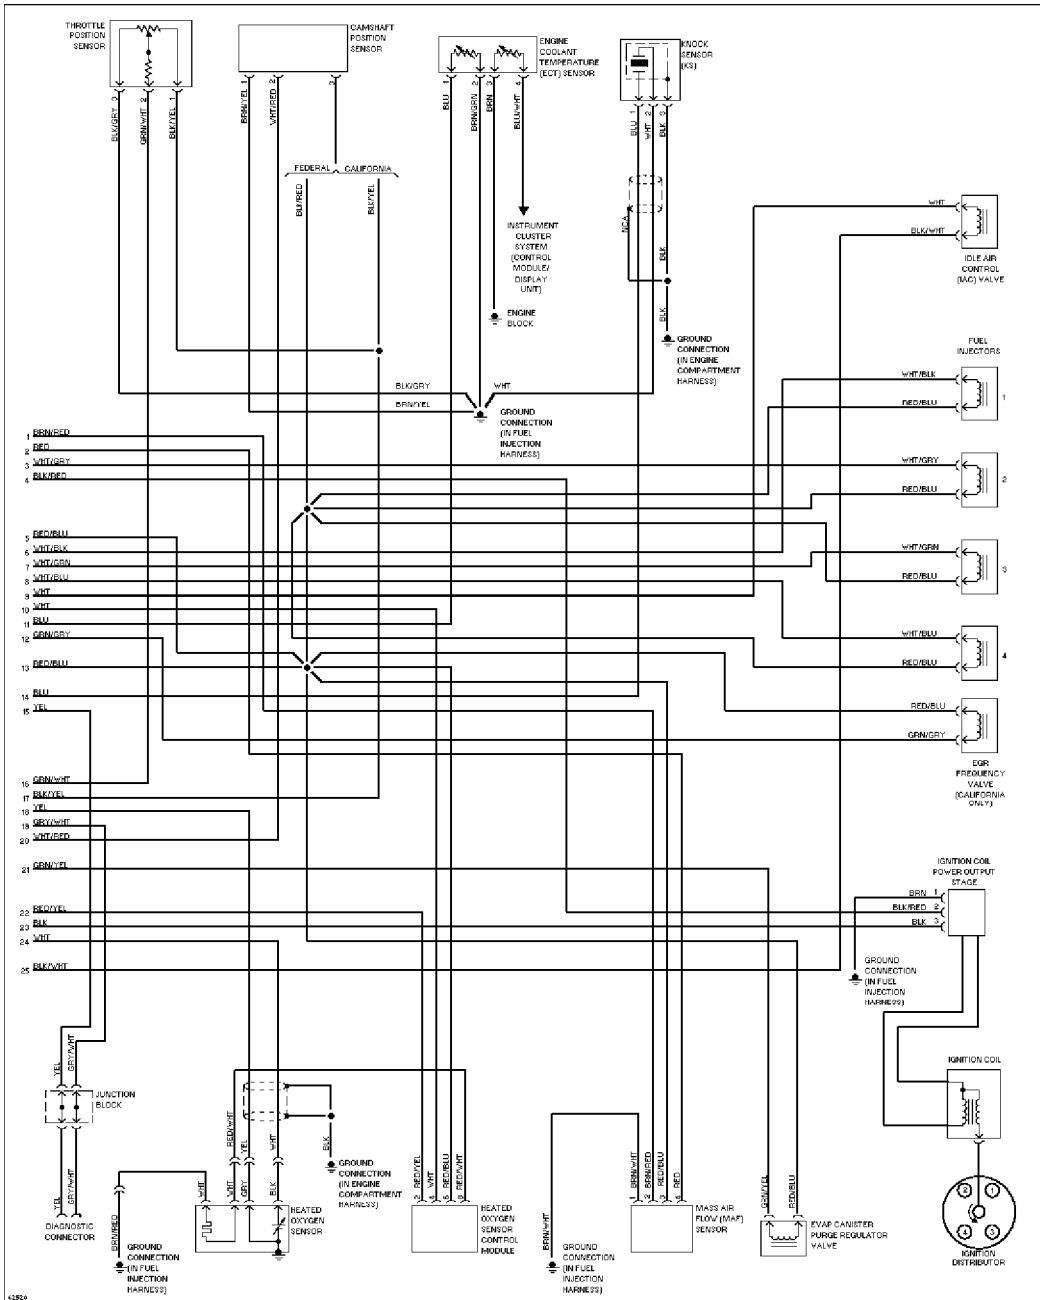

SYSTEM WIRING DIAGRAMS
Article Text (p. 12)
1994 Volkswagen Golf III
For Volkswagen Technical Site
Copyright © 1998 Mitchell Repair Information Company, LLC
Tuesday, December 07, 1999 11:19PM

2.0L, Engine Performance Circuits (2 of 2)

EXTERIOR LIGHTS