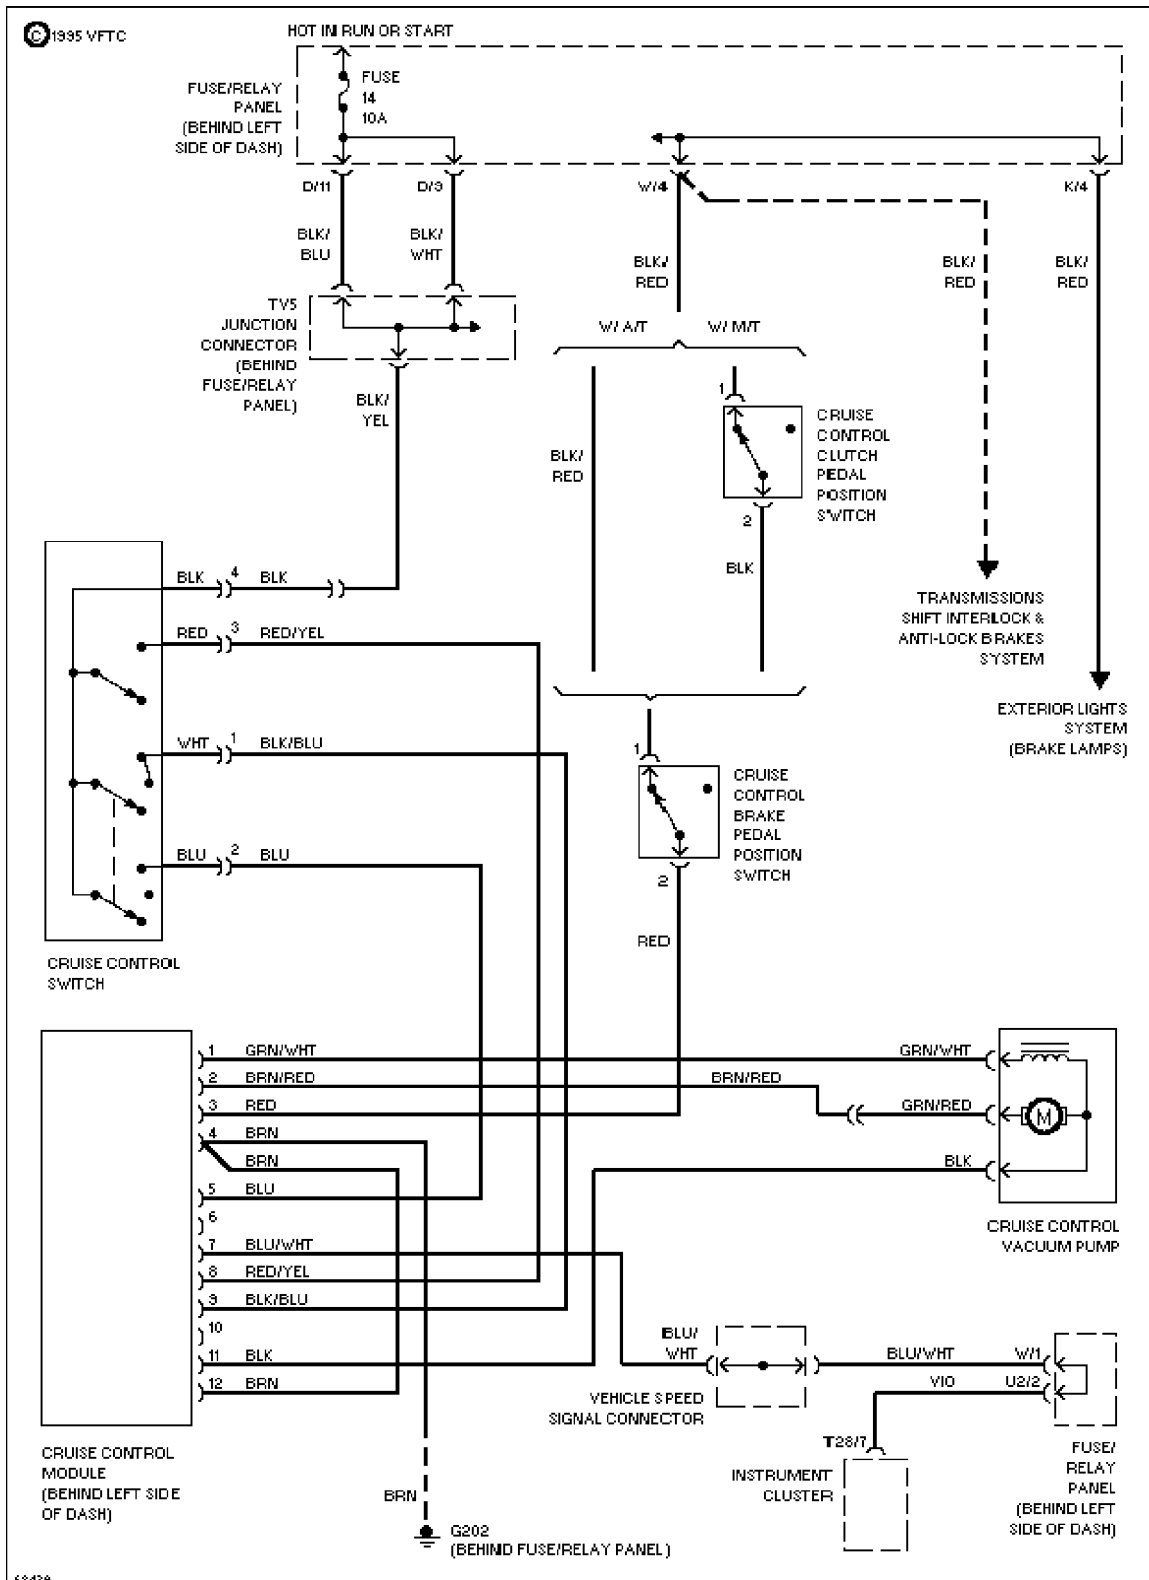

44927 Cooling Fan Circuit

CRUISE CONTROL

SYSTEM WIRING DIAGRAMS

Article Text (p. 9)

1994 Volkswagen Golf III

For Volkswagen Technical Site

Copyright © 1998 Mitchell Repair Information Company, LLC

Tuesday, December 07, 1999 11:19PM