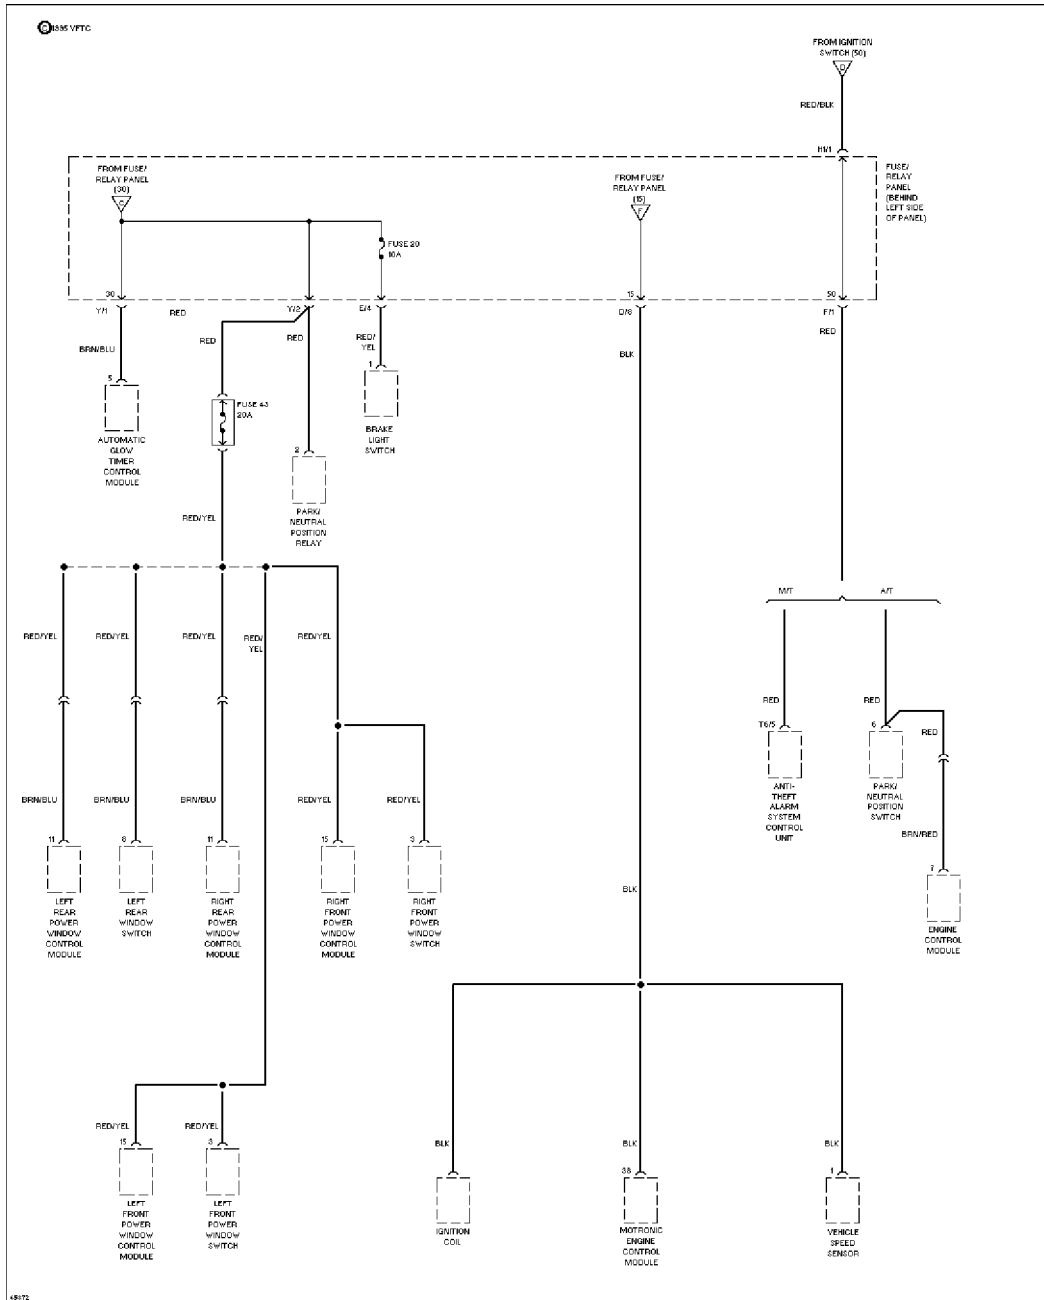

SYSTEM WIRING DIAGRAMS
Article Text (p. 30)
1994 Volkswagen Golf III
For Volkswagen Technical Site
Copyright © 1998 Mitchell Repair Information Company, LLC
Tuesday, December 07, 1999 11:19PM

Power Distribution Circuit (3 of 3)

POWER DOOR LOCKS