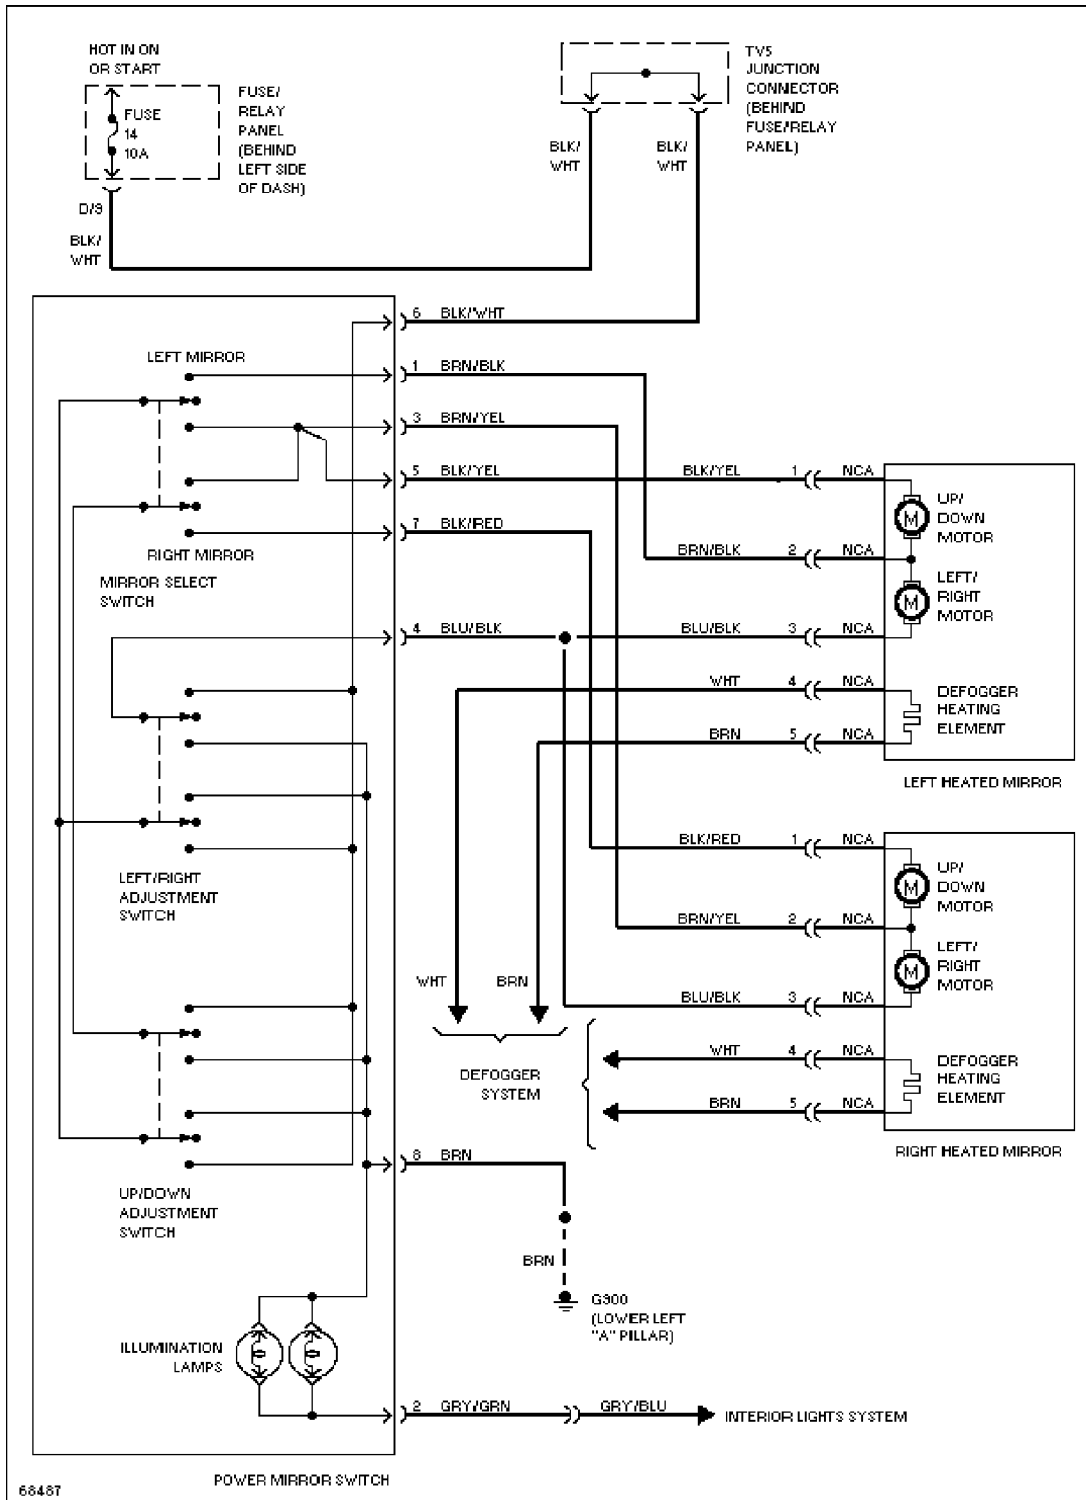

SYSTEM WIRING DIAGRAMS

Article Text (p. 32)

1994 Volkswagen Golf III

For Volkswagen Technical Site

Copyright © 1998 Mitchell Repair Information Company, LLC

Tuesday, December 07, 1999 11:19PM

POWER MIRRORS

Power Mirror Circuit