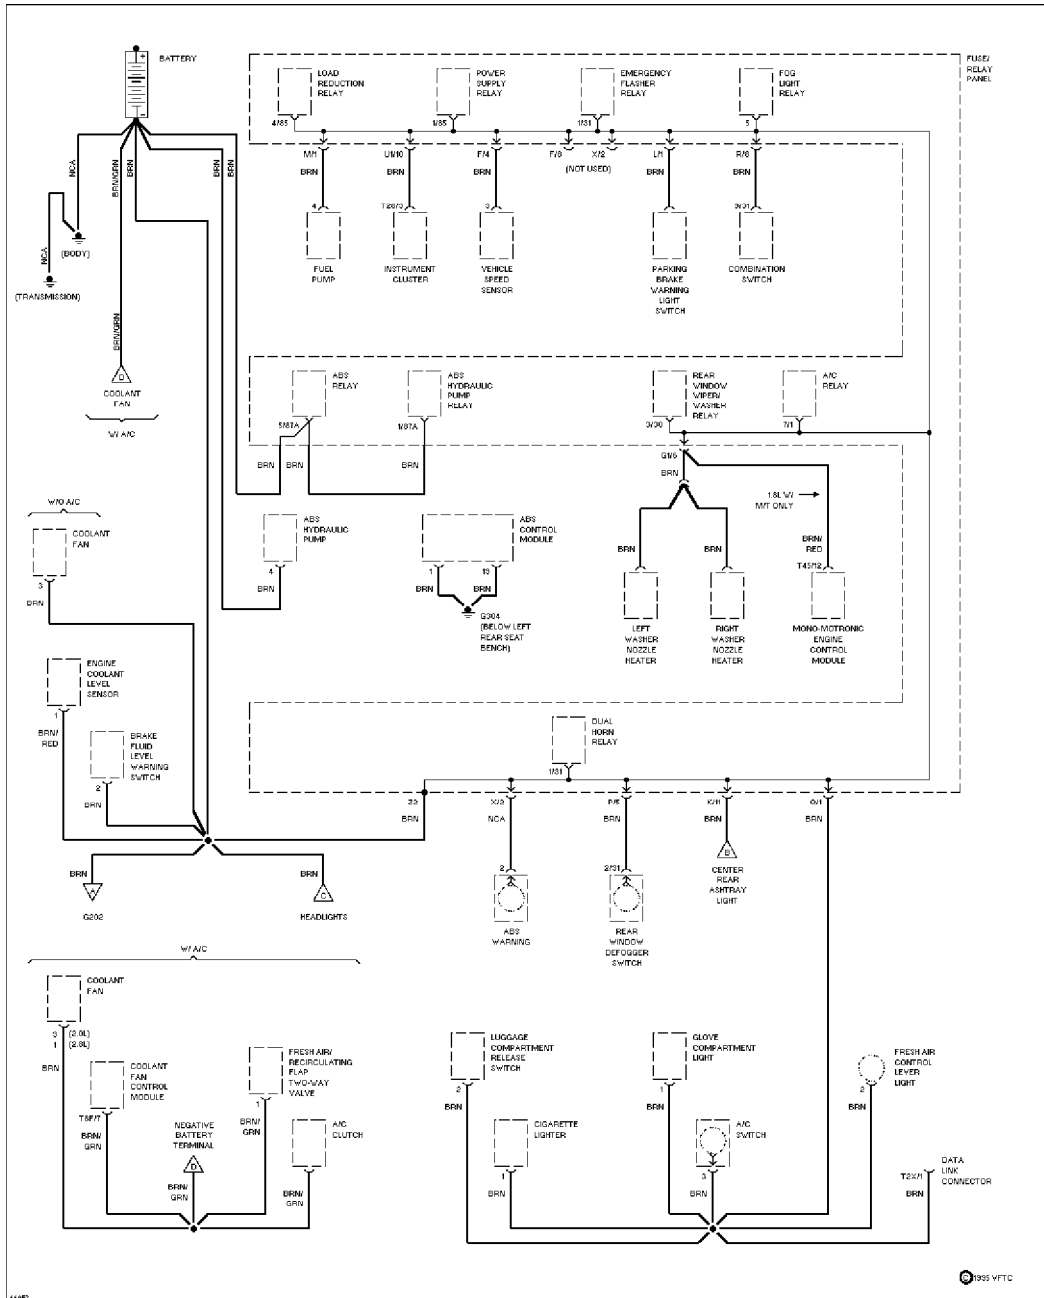

SYSTEM WIRING DIAGRAMS
Article Text (p. 15)
1994 Volkswagen Golf III
For Volkswagen Technical Site
Copyright © 1998 Mitchell Repair Information Company, LLC
Tuesday, December 07, 1999 11:19PM

Ground Distribution Circuit (1 of 5)