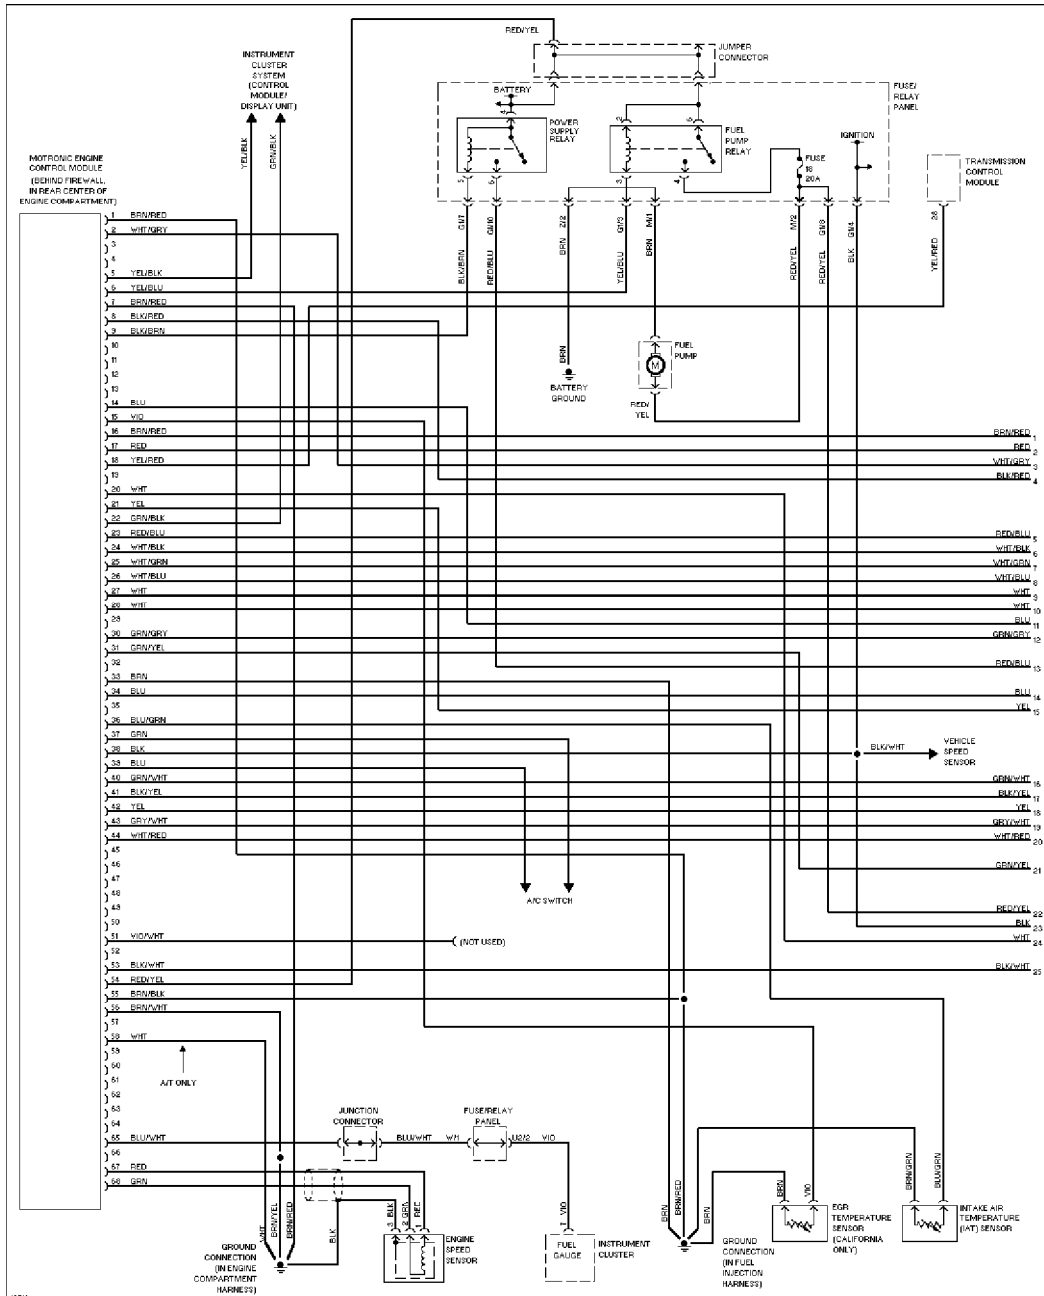

SYSTEM WIRING DIAGRAMS
Article Text (p. 11)
1994 Volkswagen Golf III
For Volkswagen Technical Site
Copyright © 1998 Mitchell Repair Information Company, LLC
Tuesday, December 07, 1999 11:19PM

ENGINE PERFORMANCE

2.0L

2.0L, Engine Performance Circuits (1 of 2)