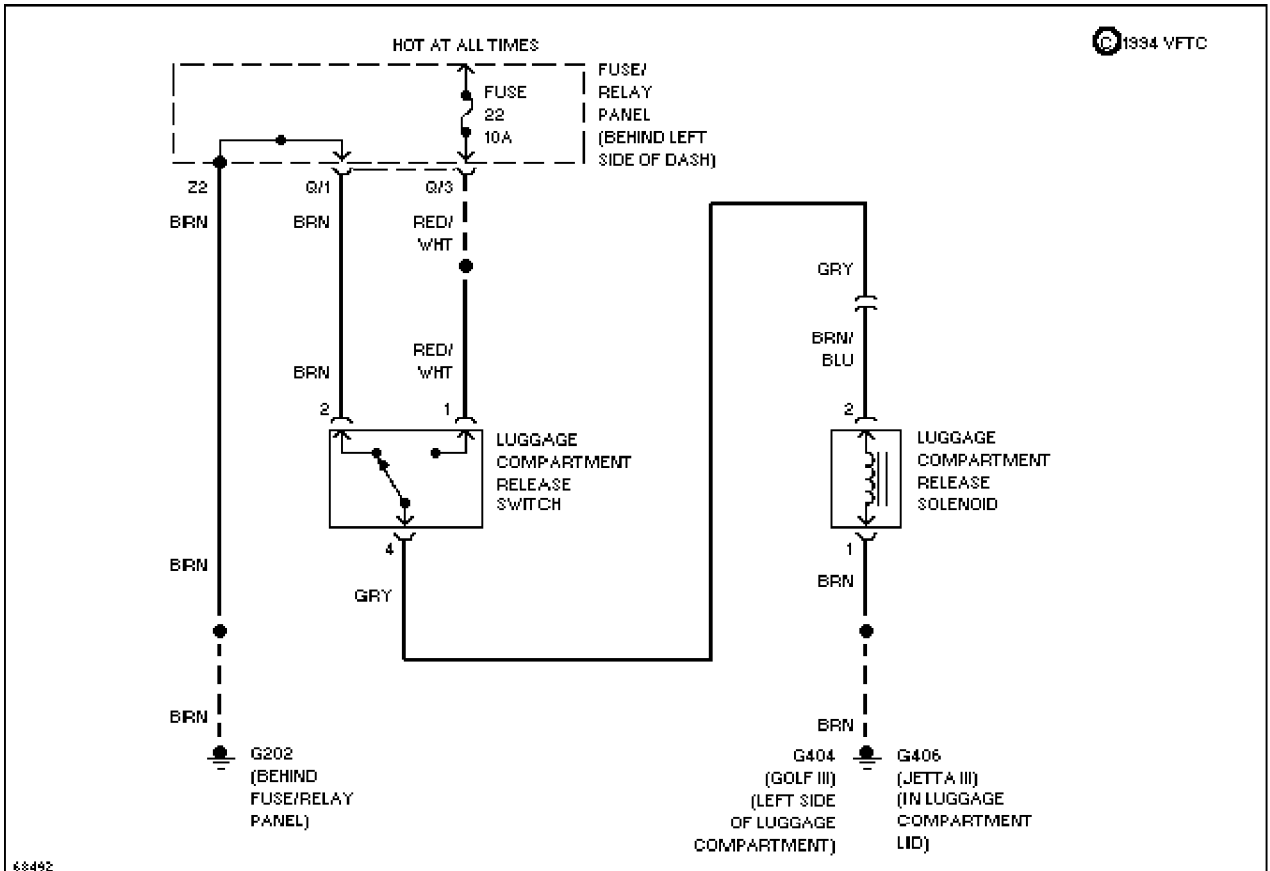

SYSTEM WIRING DIAGRAMS

Article Text (p. 42)

1994 Volkswagen Golf III

For Volkswagen Technical Site

Copyright © 1998 Mitchell Repair Information Company, LLC

Tuesday, December 07, 1999 11:19PM

Trunk Release Circuit