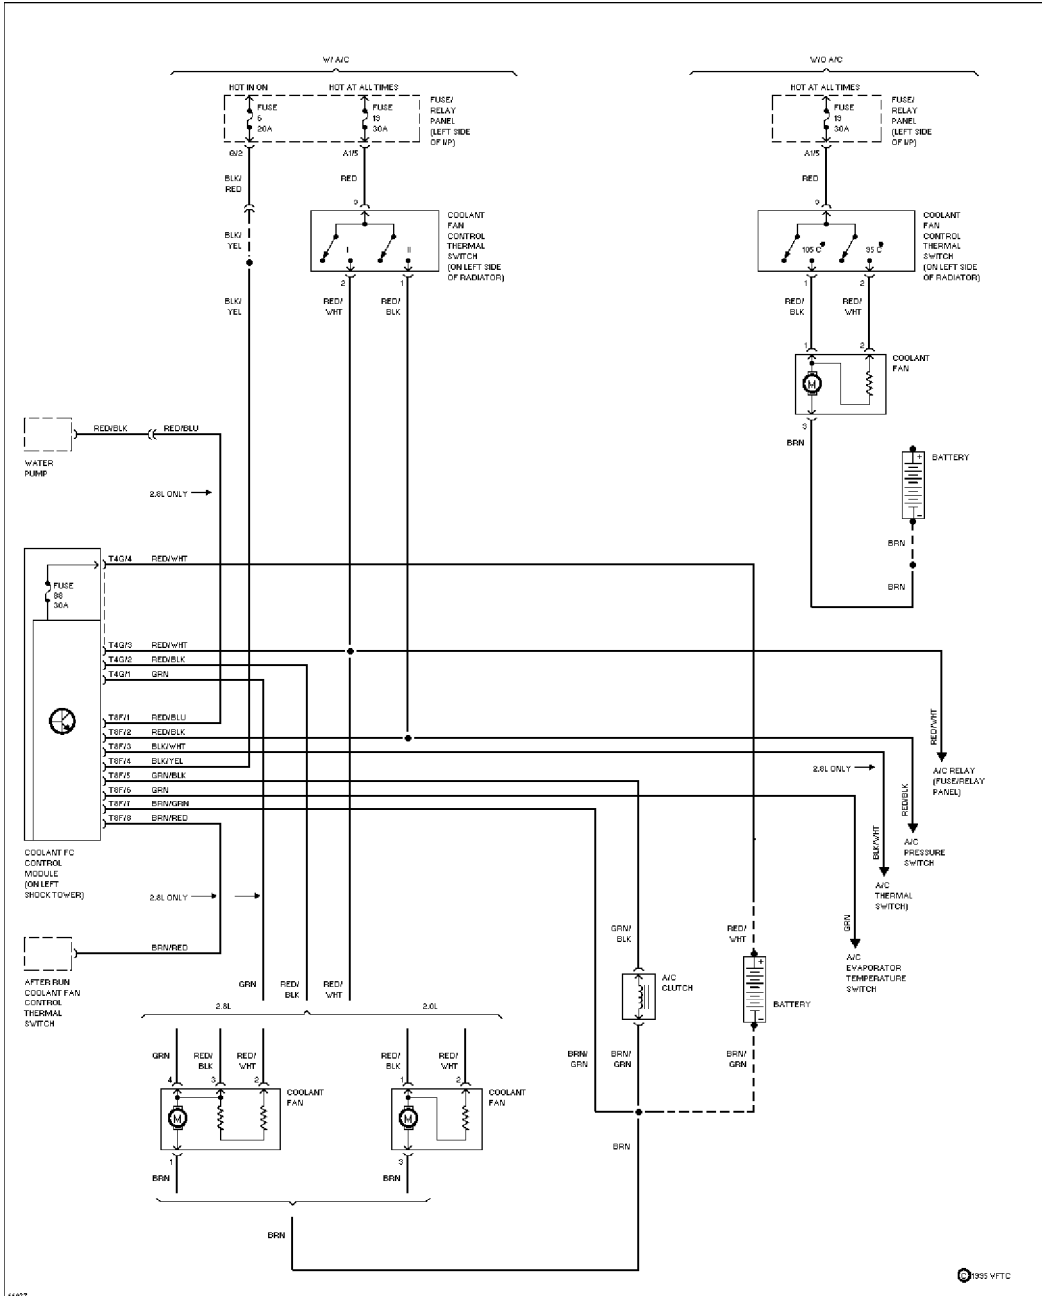

SYSTEM WIRING DIAGRAMS
Article Text (p. 8)
1994 Volkswagen Golf III
For Volkswagen Technical Site
Copyright © 1998 Mitchell Repair Information Company, LLC
Tuesday, December 07, 1999 11:19PM

44927 Cooling Fan Circuit

CRUISE CONTROL