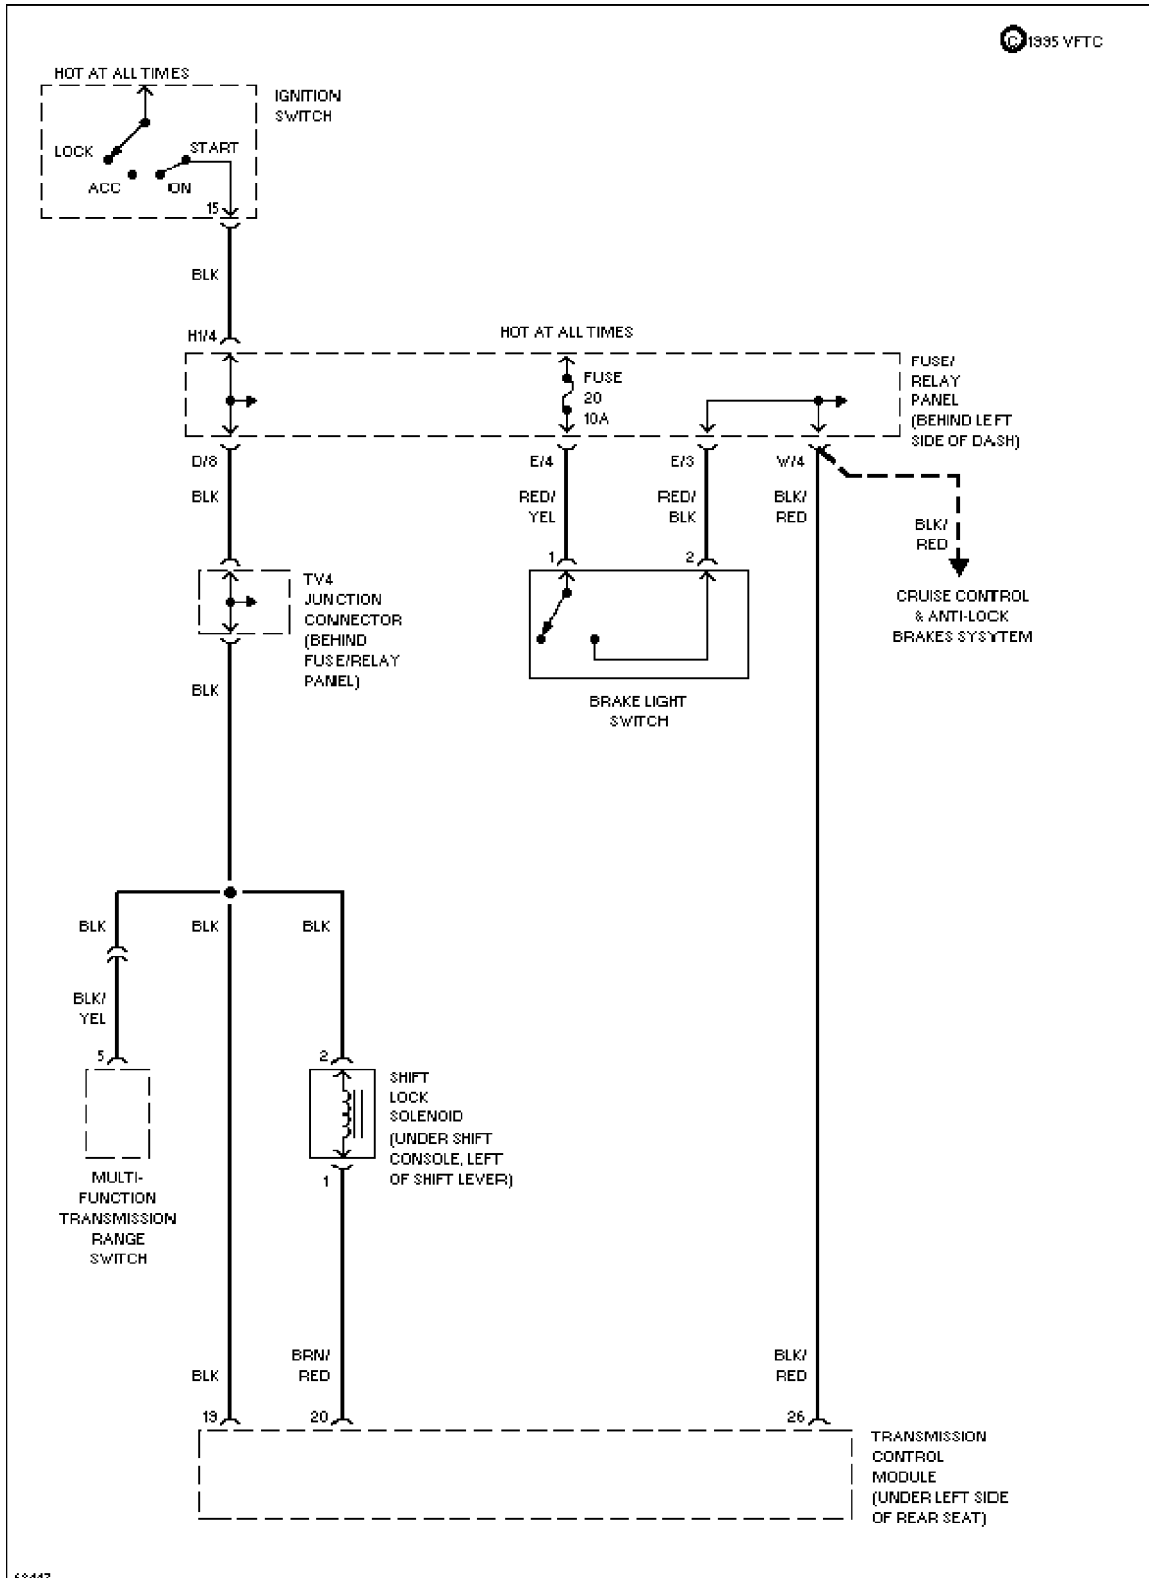

Power Window Circuit (2 of 2)

SHIFT INTERLOCKS

SYSTEM WIRING DIAGRAMS

Article Text (p. 37)

1994 Volkswagen Golf III

For Volkswagen Technical Site

Copyright © 1998 Mitchell Repair Information Company, LLC

Tuesday, December 07, 1999 11:19PM