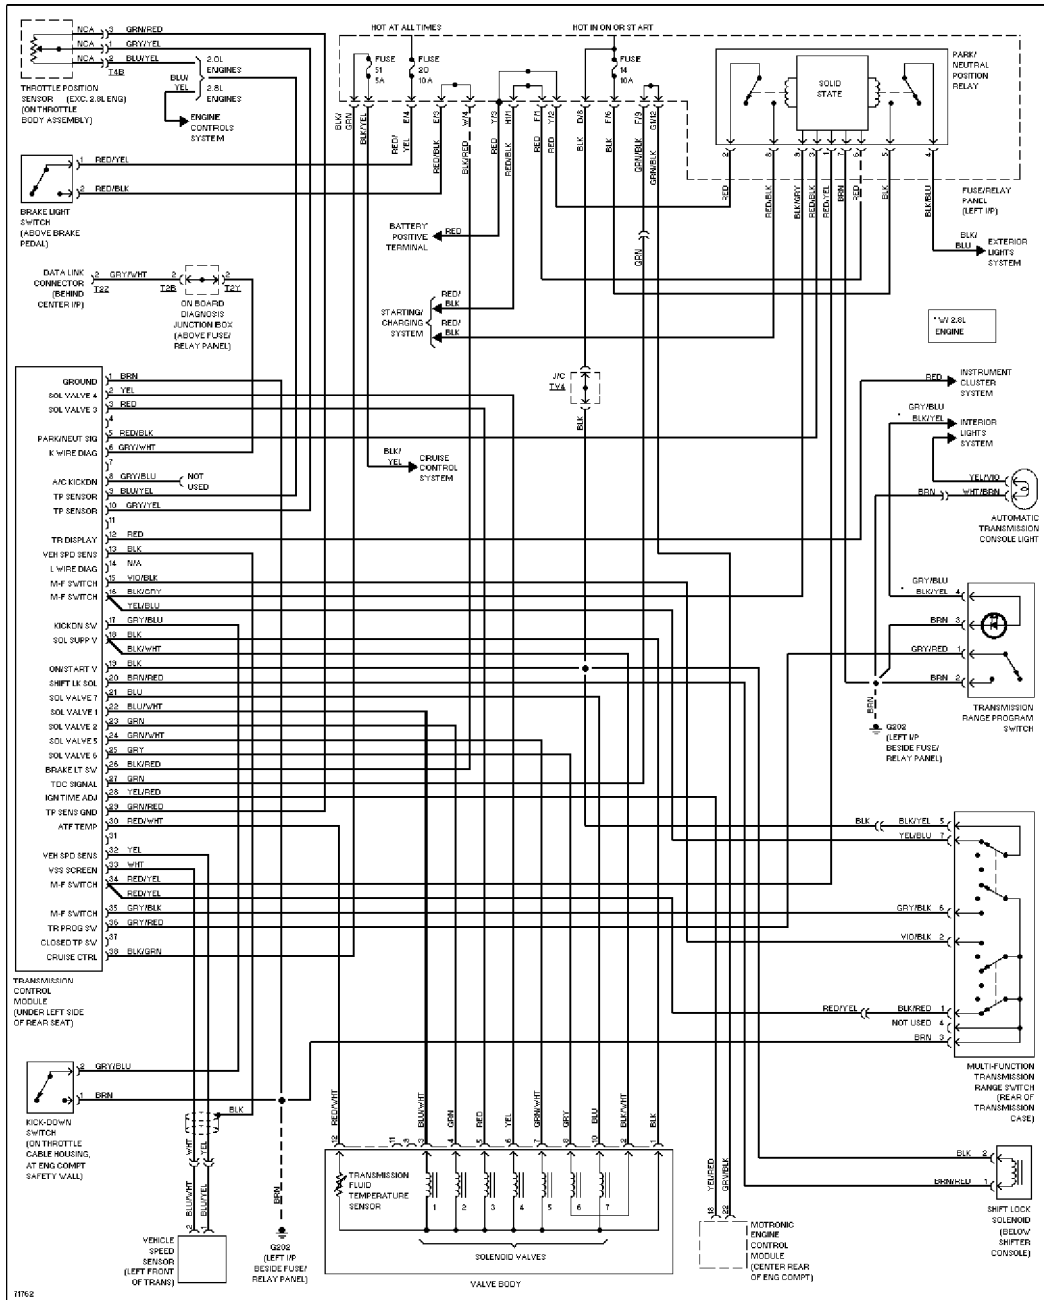

Tuesday, December 07, 1999 11:19PM

Transmission Circuit

TRUNK, TAILGATE, FUEL DOOR

SYSTEM WIRING DIAGRAMS

Article Text (p. 42)

1994 Volkswagen Golf III

For Volkswagen Technical Site

Copyright © 1998 Mitchell Repair Information Company, LLC