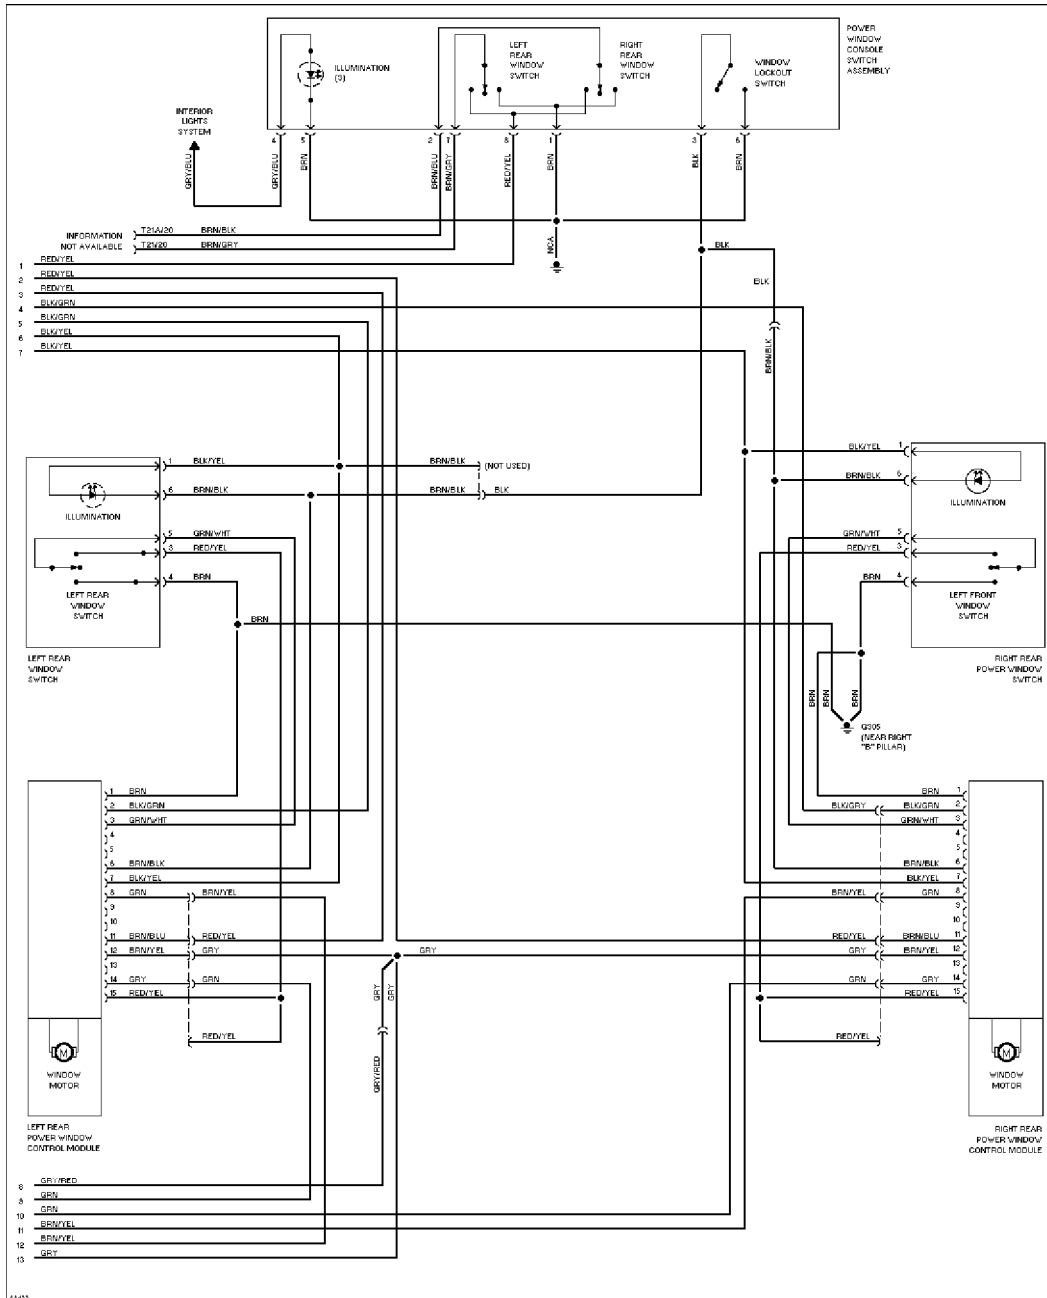

SYSTEM WIRING DIAGRAMS
Article Text (p. 36)
1994 Volkswagen Golf III
For Volkswagen Technical Site
Copyright © 1998 Mitchell Repair Information Company, LLC
Tuesday, December 07, 1999 11:19PM

Power Window Circuit (2 of 2)

SHIFT INTERLOCKS