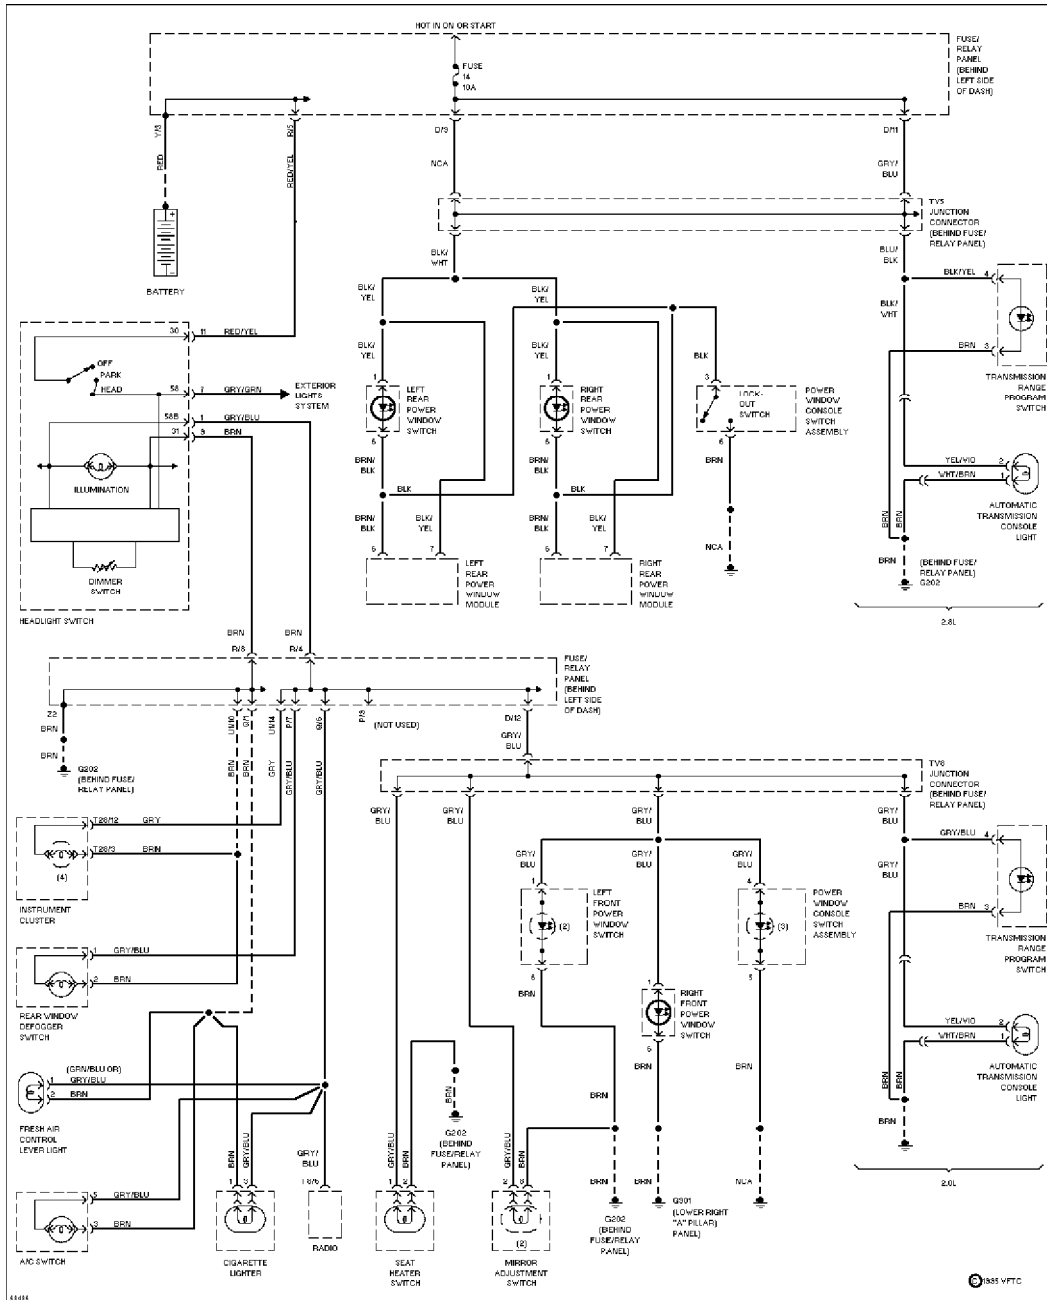

SYSTEM WIRING DIAGRAMS
Article Text (p. 27)
1994 Volkswagen Golf III
For Volkswagen Technical Site
Copyright © 1998 Mitchell Repair Information Company, LLC
Tuesday, December 07, 1999 11:19PM

Instrument Illumination Circuit

POWER DISTRIBUTION