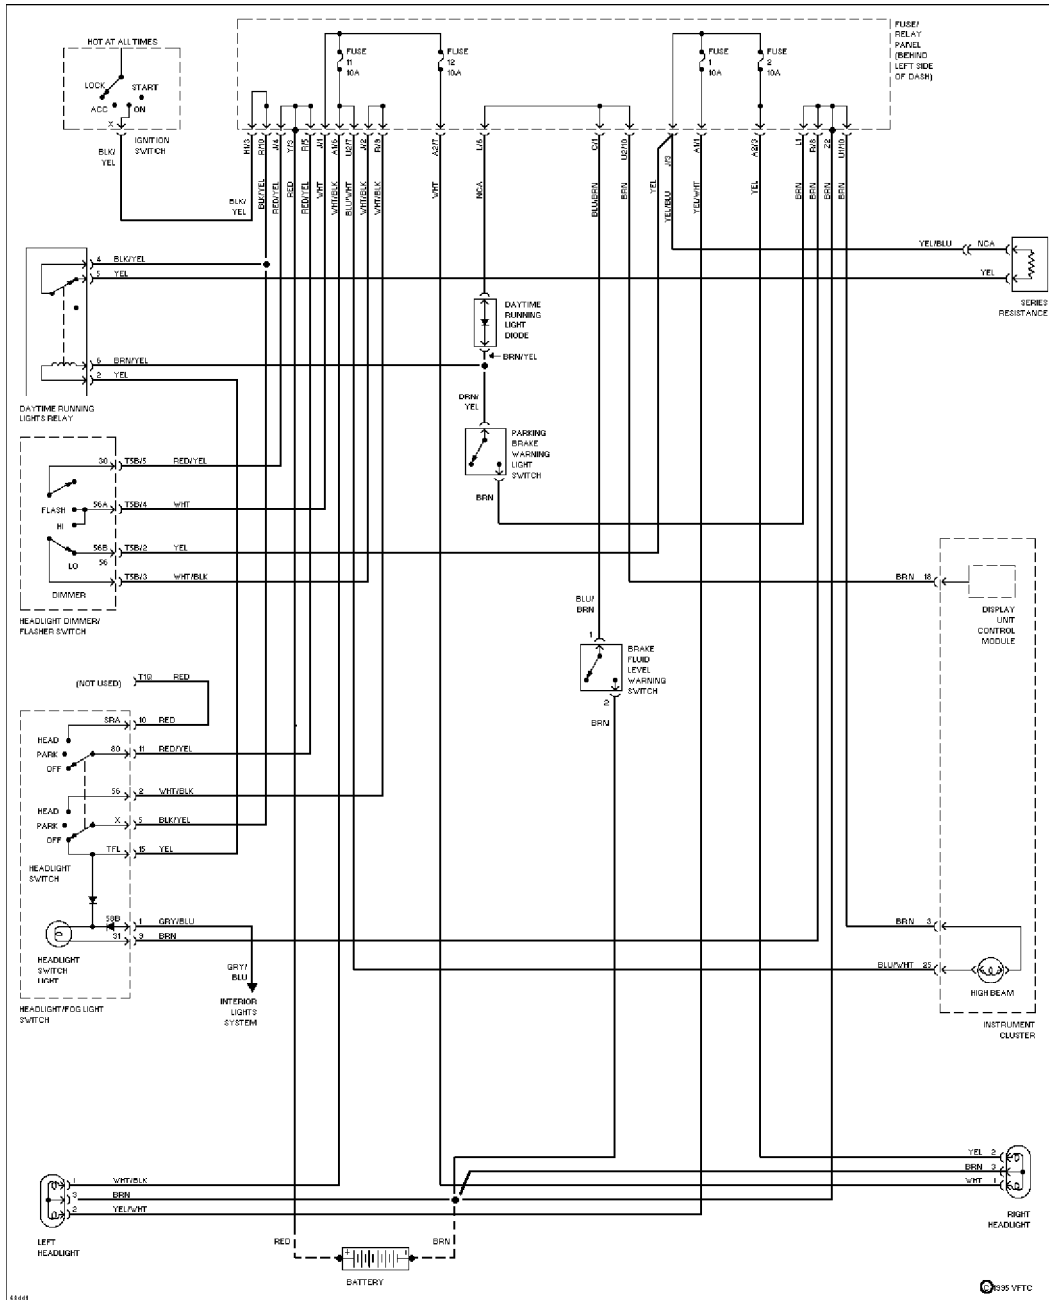

SYSTEM WIRING DIAGRAMS
Article Text (p. 21)
1994 Volkswagen Golf III
For Volkswagen Technical Site
Copyright © 1998 Mitchell Repair Information Company, LLC
Tuesday, December 07, 1999 11:19PM

Headlight Circuit, W/ DRL