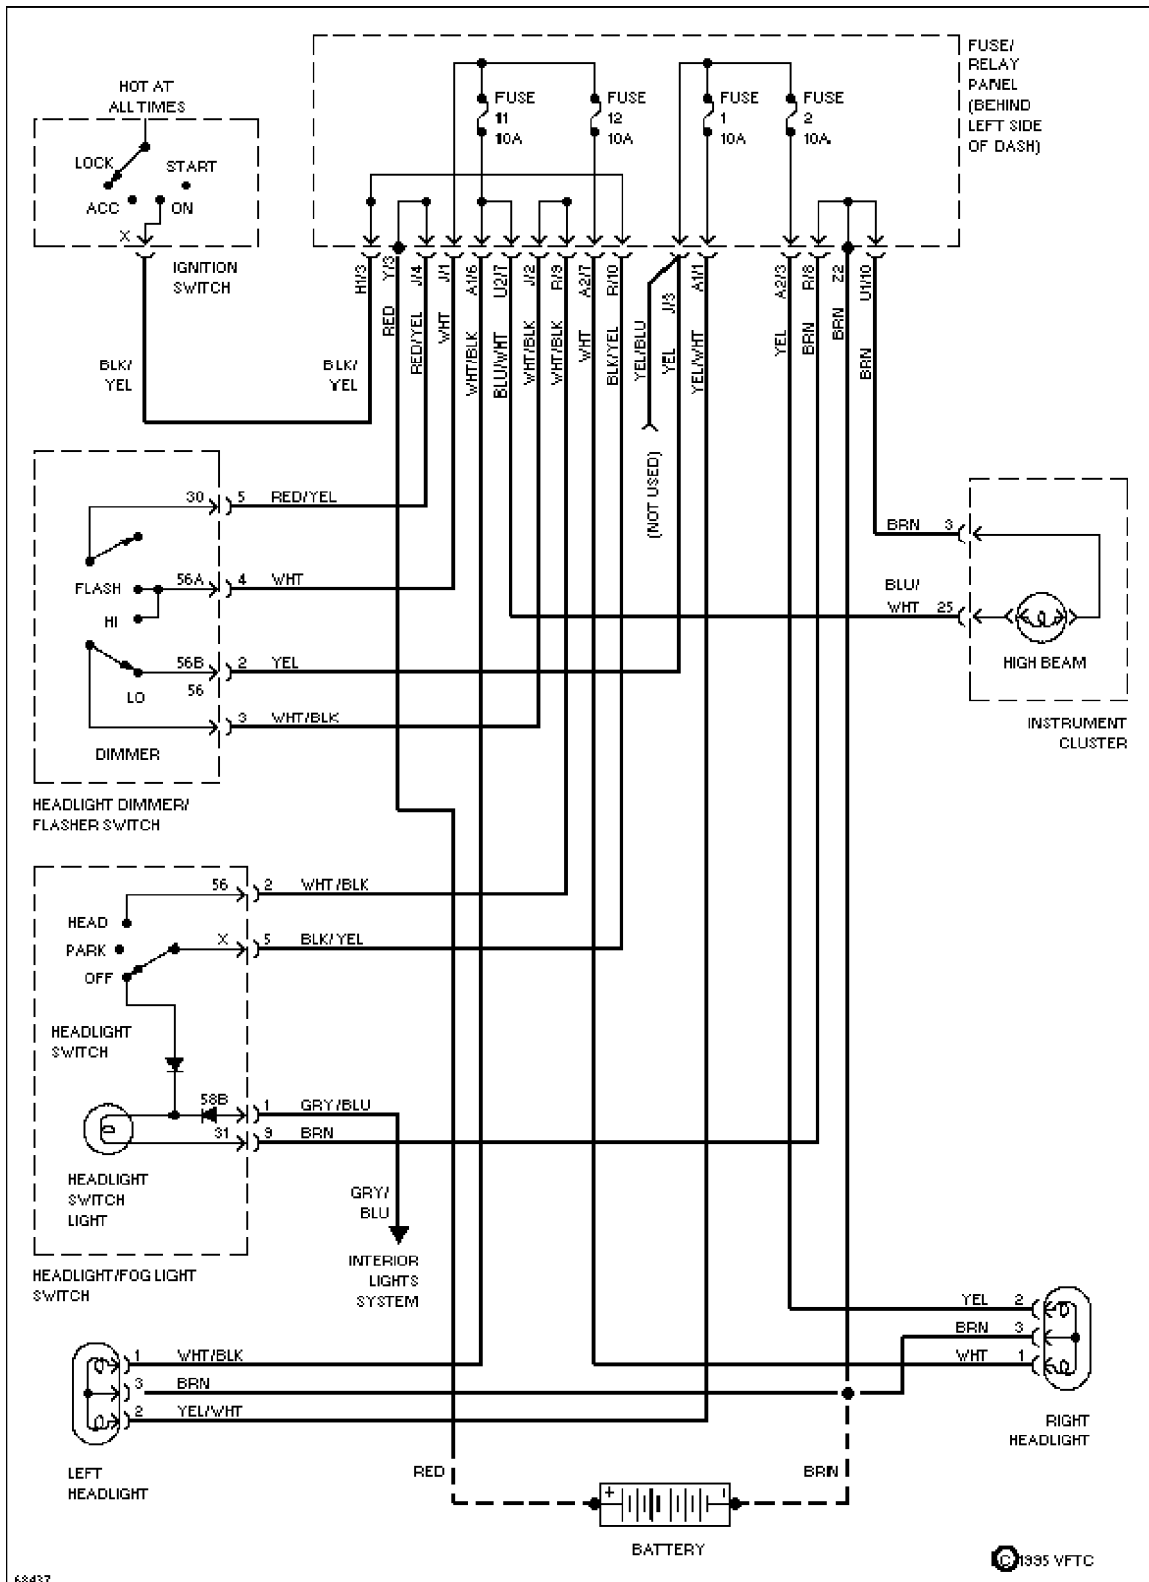

Headlight Circuit, W/ DRL

SYSTEM WIRING DIAGRAMS

Article Text (p. 22)

1994 Volkswagen Golf III

For Volkswagen Technical Site

Copyright © 1998 Mitchell Repair Information Company, LLC

Tuesday, December 07, 1999 11:19PM