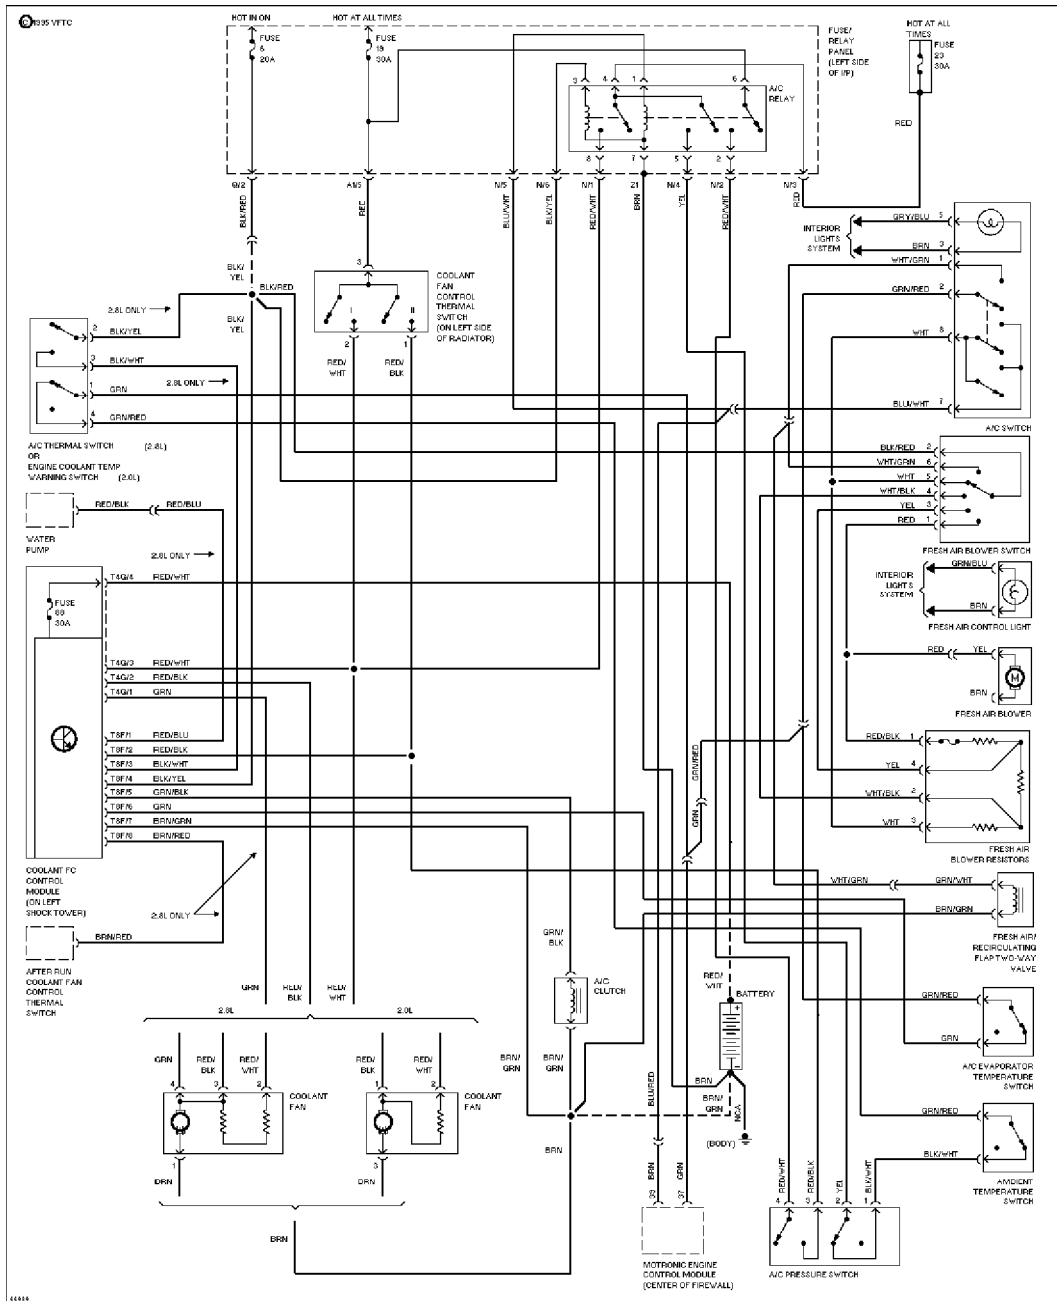

SYSTEM WIRING DIAGRAMS

Article Text

1994 Volkswagen Golf III

For Volkswagen Technical Site

Copyright © 1998 Mitchell Repair Information Company, LLC

Tuesday, December 07, 1999 11:19PM

ARTICLE BEGINNING

1994 System Wiring Diagrams
Volkswagen - Golf III

AIR CONDITIONING

A/C Circuit