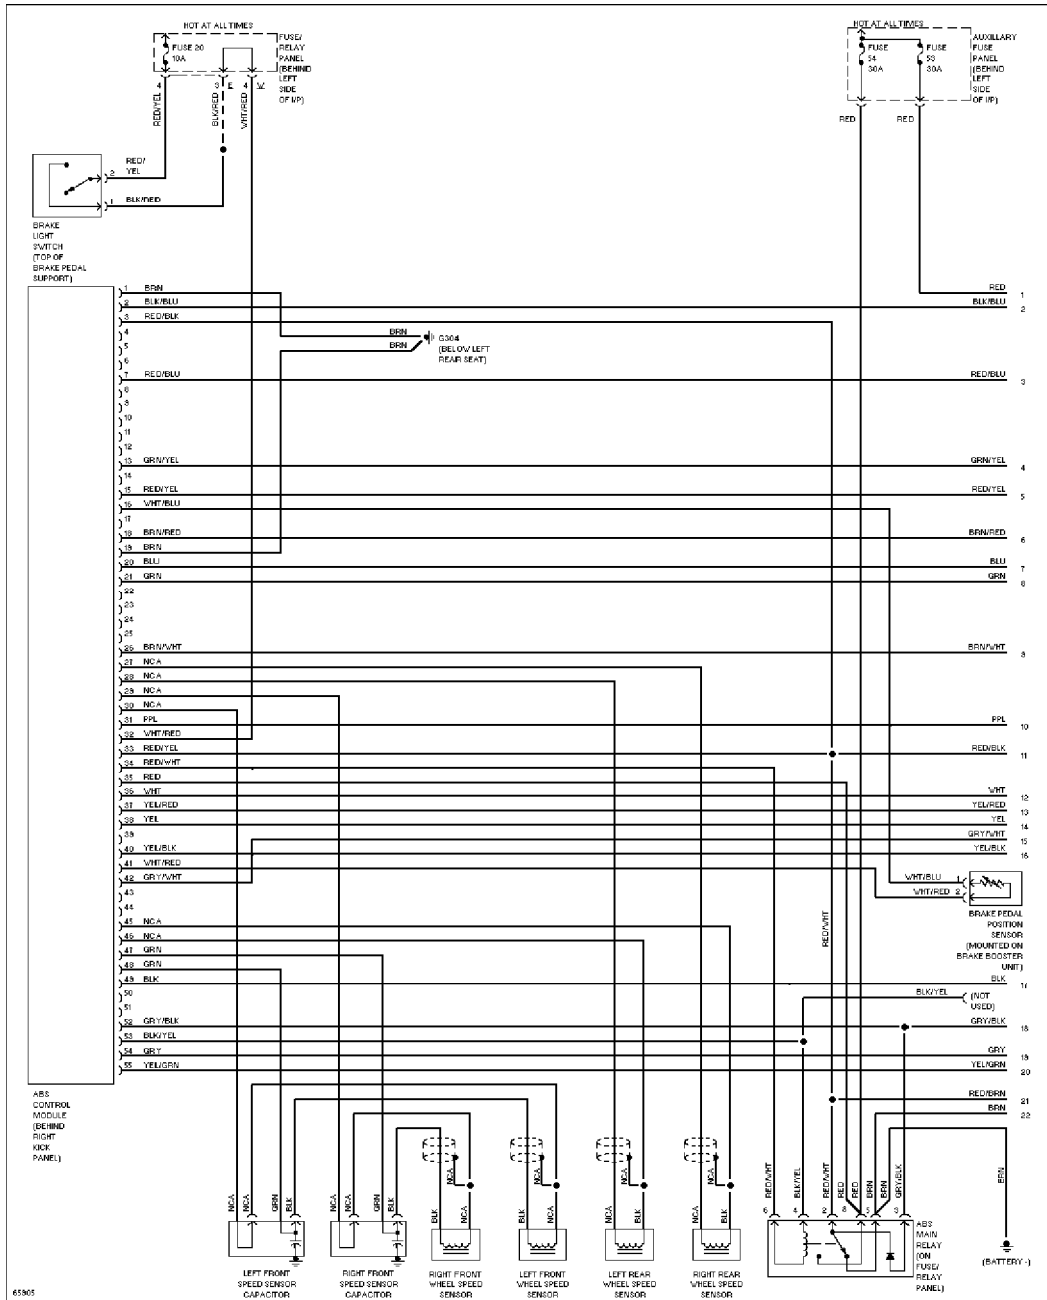

SYSTEM WIRING DIAGRAMS
Article Text (p. 3)
1994 Volkswagen Golf III
For Volkswagen Technical Site
Copyright © 1998 Mitchell Repair Information Company, LLC
Tuesday, December 07, 1999 11:19PM

Anti-lock Brake Circuits (1 of 2)