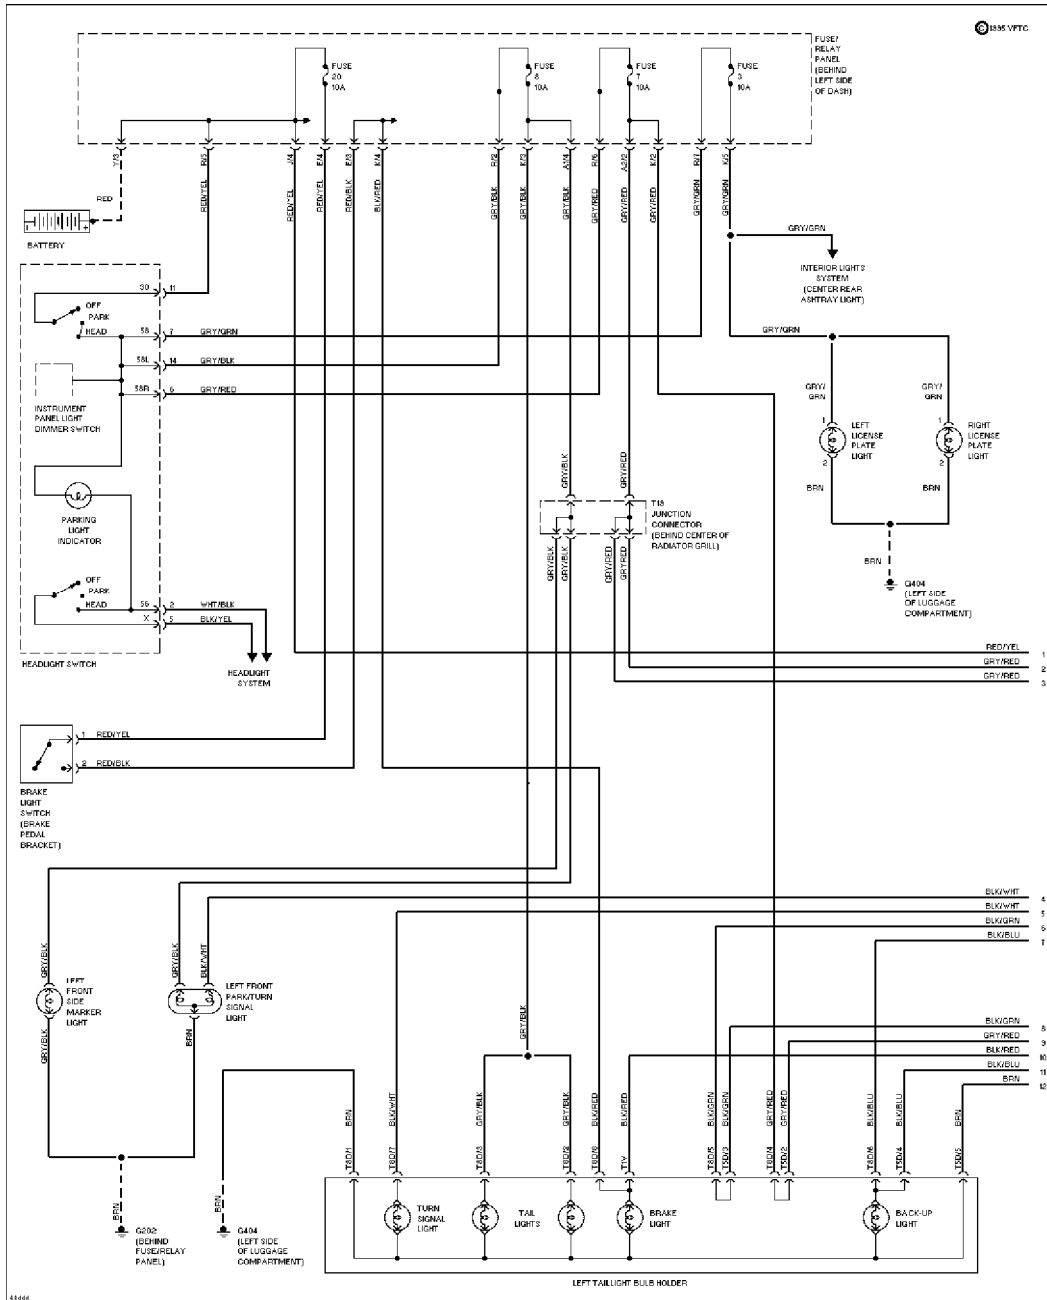

SYSTEM WIRING DIAGRAMS
Article Text (p. 13)
1994 Volkswagen Golf III
For Volkswagen Technical Site
Copyright © 1998 Mitchell Repair Information Company, LLC
Tuesday, December 07, 1999 11:19PM

Exterior Light Circuit (1 of 2)