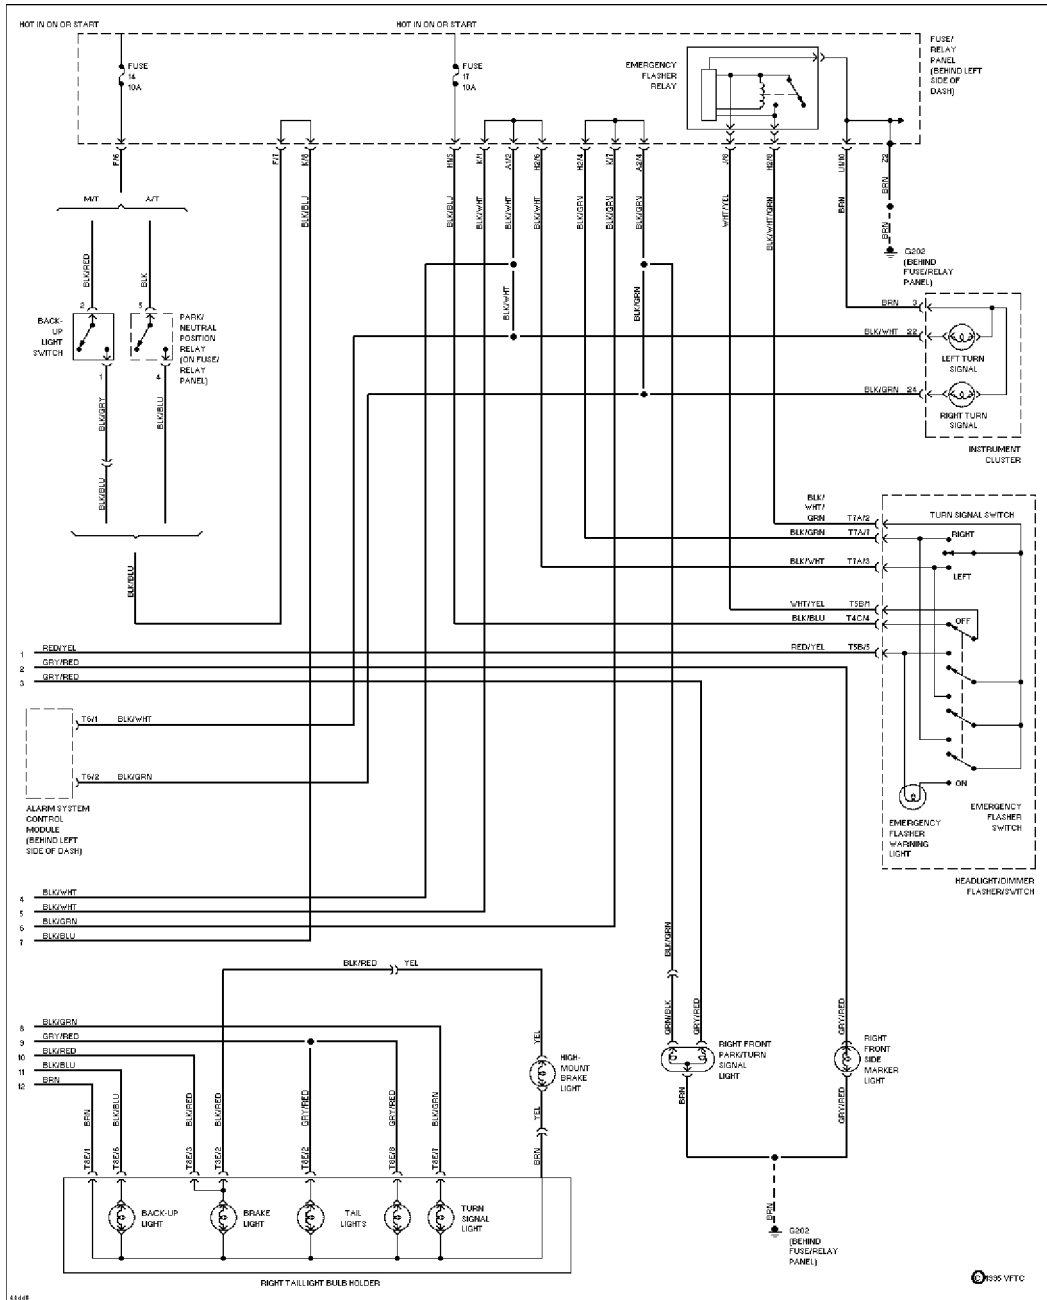

SYSTEM WIRING DIAGRAMS
Article Text (p. 14)
1994 Volkswagen Golf III
For Volkswagen Technical Site
Copyright © 1998 Mitchell Repair Information Company, LLC
Tuesday, December 07, 1999 11:19PM

Exterior Light Circuit (2 of 2)

GROUND DISTRIBUTION